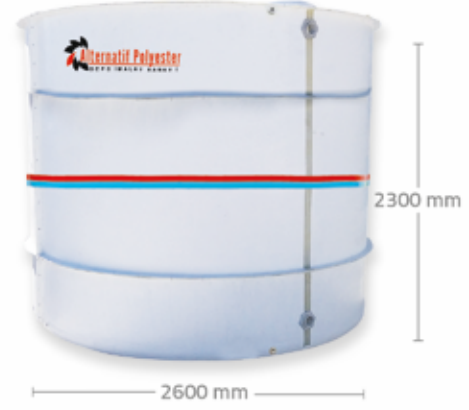

Güneşe Dayanıklı
Sun resistant.

Hiçyeniktir
All Products are
Hygienic.

Yasun Tutmaz
Not become covered
with moss.

Darbelerle Dayanıktır
Shock - Resistant

12.000 Lt - (12 Ton)

POLYESTER DİKEY VARİL TİPİ SU DEPOSU
POLYESTER VERTICAL CYLINDER TYPE WATER TANK

Serial No Seri No	ATP 12
Height Yükseklik (mm)	2300
Width Diameter Genişlik Çap (mm)	2600
Capacity Hacim (lt)	12.000 Lt.

ATP 12

15.000 Lt - (15 Ton)

POLYESTER DİKEY VARİL TİPİ SU DEPOSU
POLYESTER VERTICAL CYLINDER TYPE WATER TANK