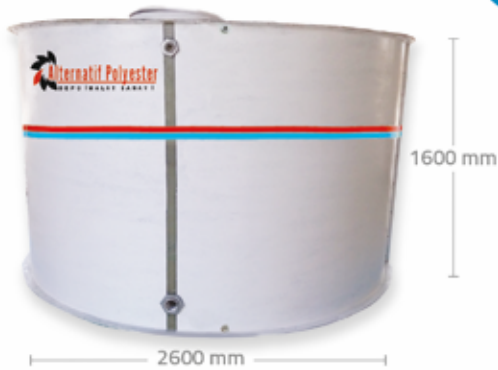

8000 Lt - (8 Ton)

POLYESTER DİKEY VARİL TİPİ SU DEPOSU
POLYESTER VERTICAL CYLINDER TYPE WATER TANK