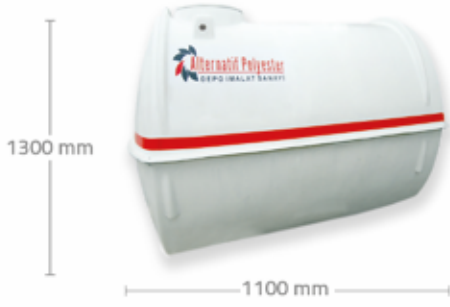

1000 Lt - (1 Ton)

POLYESTER YATAY SİLİNDİR TİPİ SU DEPOSU

POLYESTER HORIZONTAL CYLINDER TYPE WATER TANK

Güneşe Dayanıklı
Sun resistant.

Hiçgençlikir
All Products are
Hygienic.

Yasun Tutmaz
Not become covered
with moss.

Darbelere Dayanıklıdır
Shock - Resistant

Kolay Taşıyabilir / Demonte
Easy portable / Dismantled.

ATP 01

Serial No Seri No	ATP 01
Height Yükseklik (mm)	1300
Width Genişlik (mm)	1300
Lenght Uzunluk (mm)	1100
Capacity Hacim (lt)	1000 Lt.

2000 Lt - (2 Ton)

POLYESTER YATAY SİLİNDİR TİPİ SU DEPOSU

POLYESTER HORIZONTAL CYLINDER TYPE WATER TANK

Serial No
Seri No

ATP 02

Height
Yükseklik (mm)

1300

Width
Genişlik (mm)

1300

Lenght
Uzunluk (mm)

1800

Capacity
Hacim (lt)

2000 Lt.